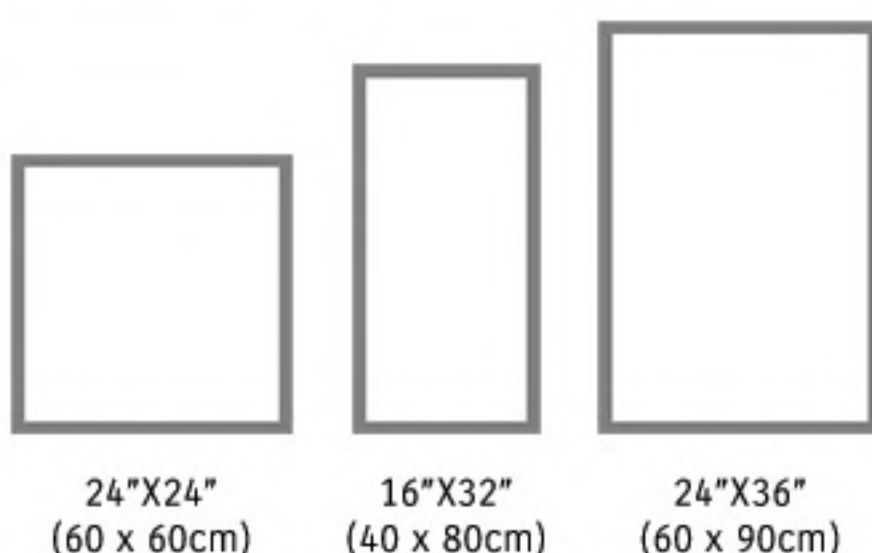

SIZES

CONTACT US

- **+1 888-513-6374**
- **info@hardscape.com**
- **www.hardscape.com**