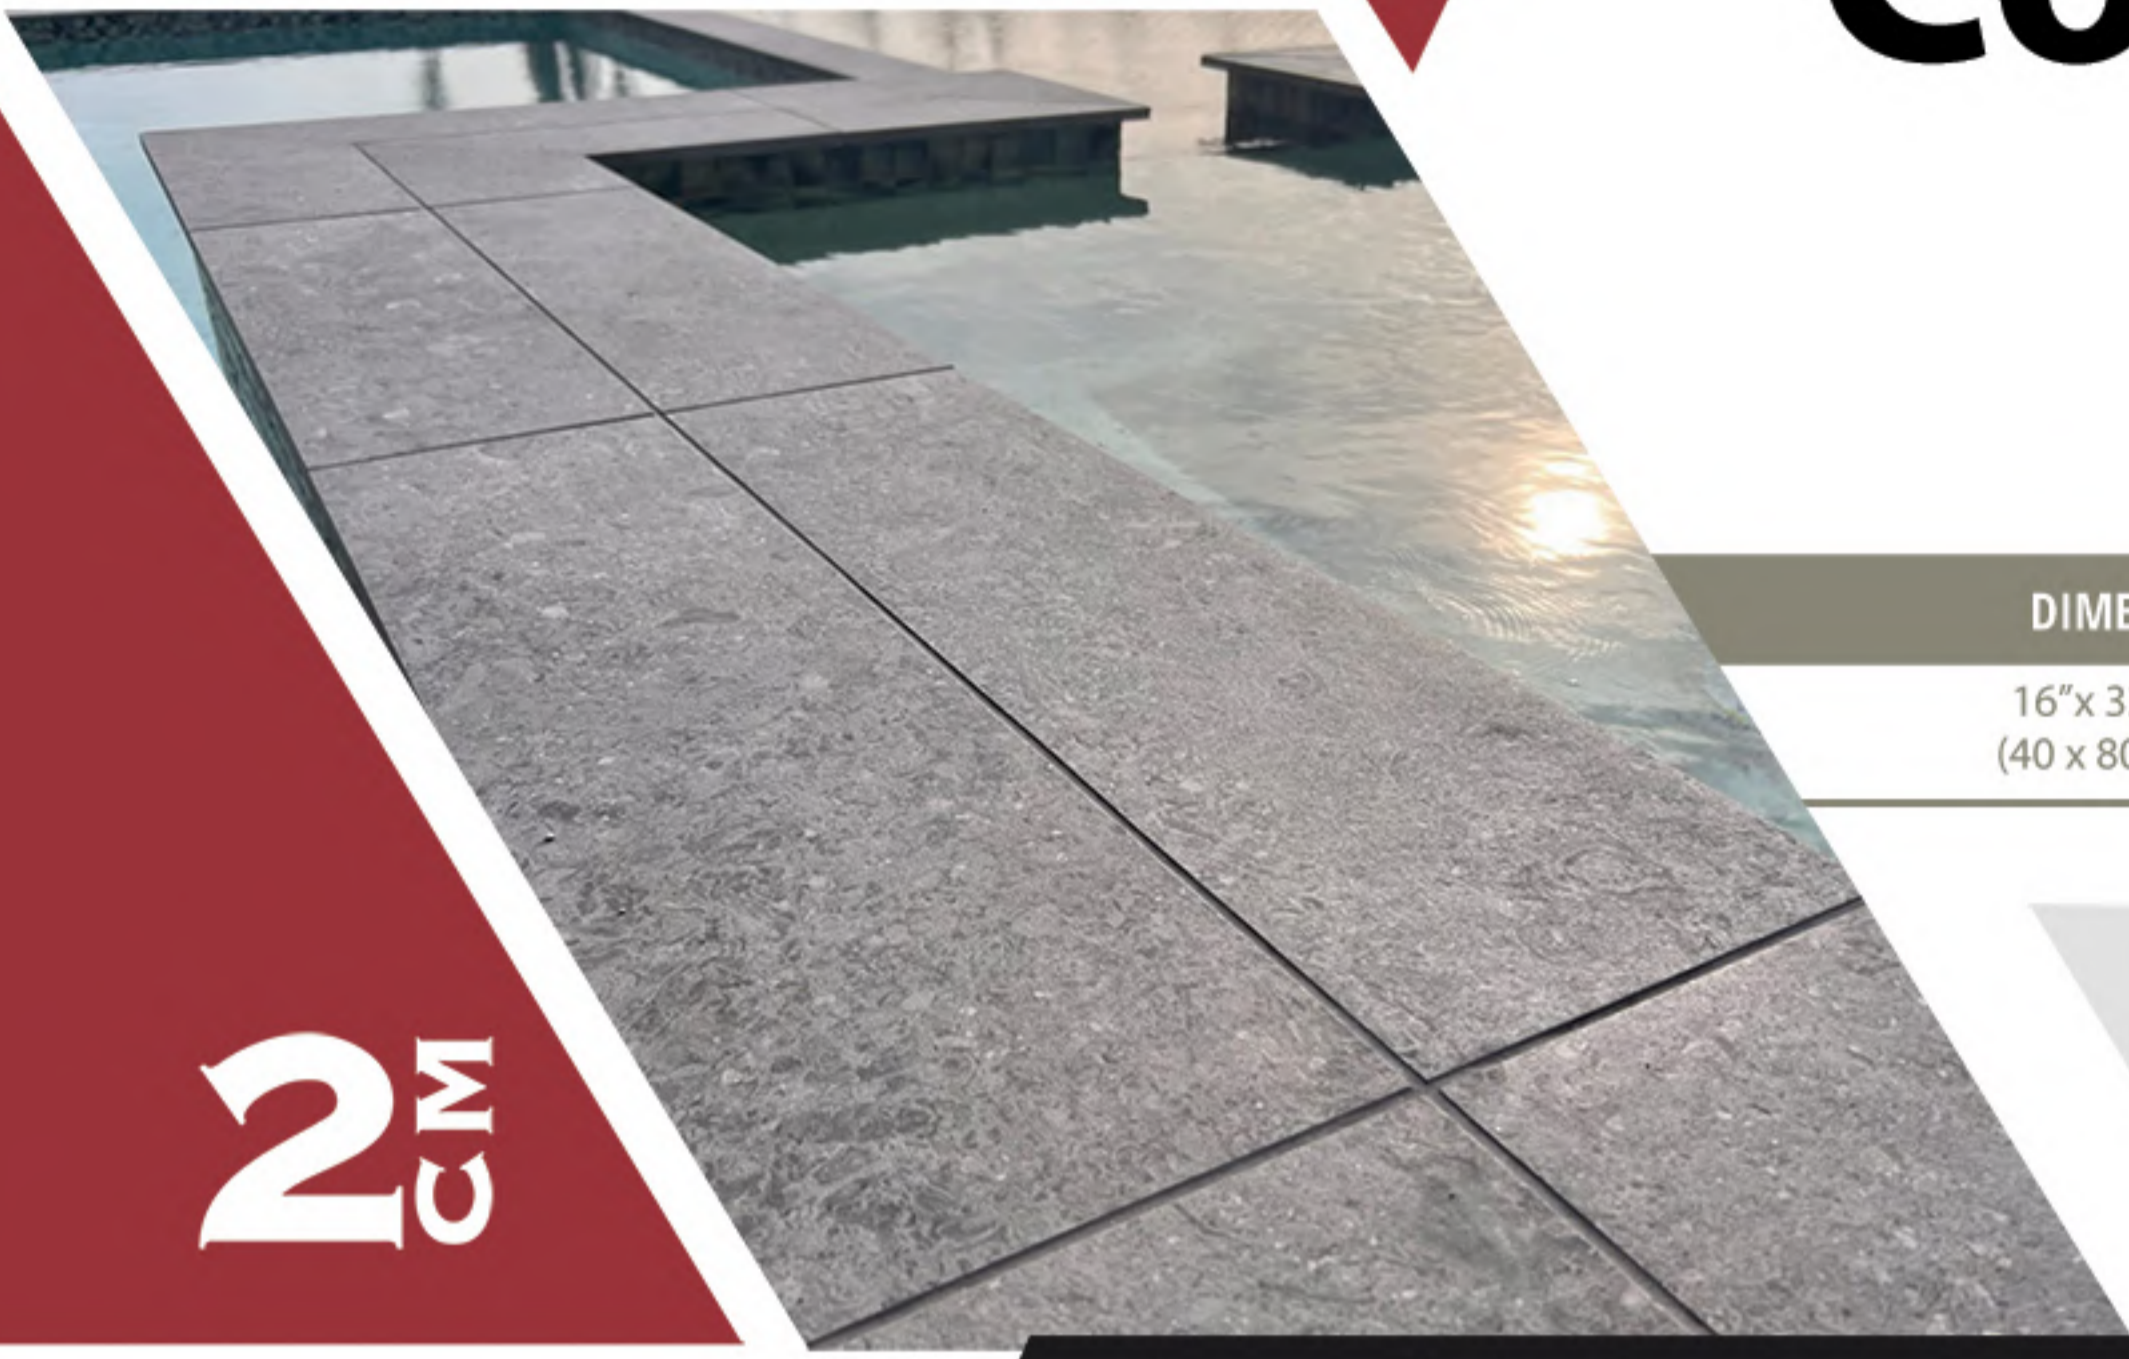

# Coralina Grey

**2<sup>CM</sup>**

DIMENSION	sqft/PLT	lb/PLT
16"x 32"x 3/4" (40 x 80 x 2cm)	192	1764

Perfect for patios, gardens, pool decks, and outdoor areas.